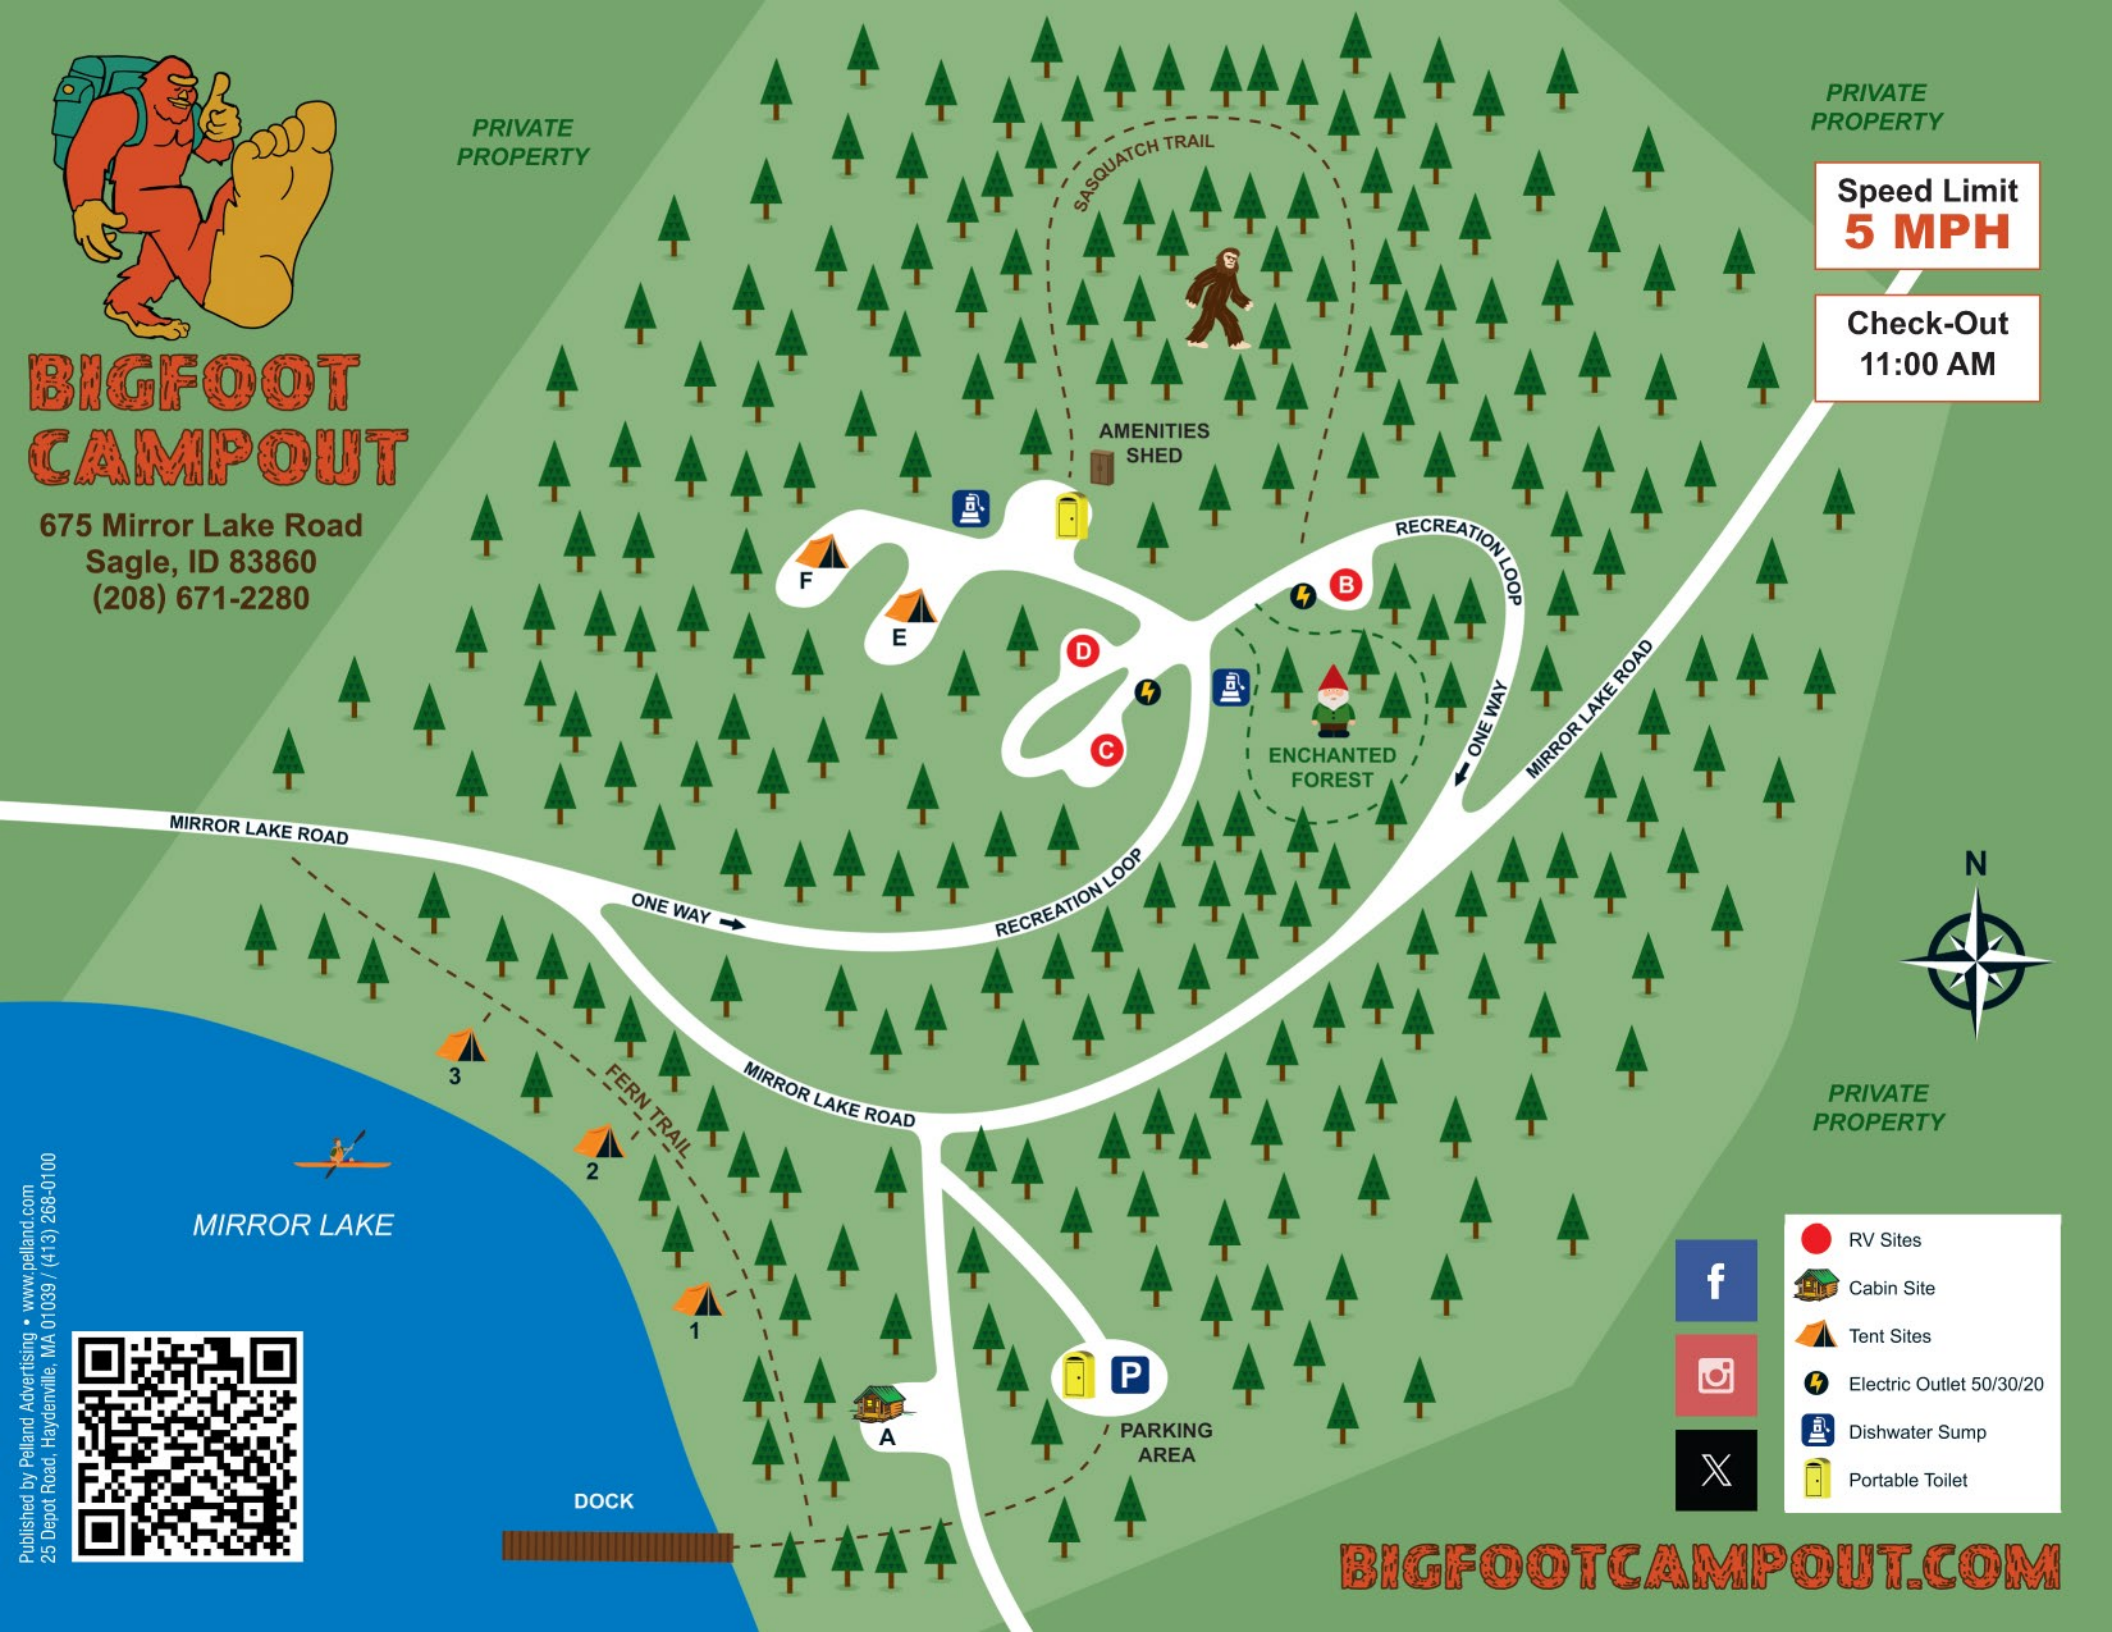

PRIVATE PROPERTY

PRIVATE PROPERTY

Speed Limit  
**5 MPH**

Check-Out  
11:00 AM

# BIGFOOT CAMPOUT

675 Mirror Lake Road  
Sagle, ID 83860  
(208) 671-2280

PRIVATE PROPERTY

- RV Sites
- Cabin Site
- Tent Sites
- Electric Outlet 50/30/20
- Dishwater Sump
- Portable Toilet

**BIGFOOTCAMPOUT.COM**

Published by Pelland Advertising • www.pelland.com  
25 Depot Road, Haydenville, MA 01039 / (413) 268-0100

MIRROR LAKE

DOCK

PARKING AREA

AMENITIES SHED

ENCHANTED FOREST

SASQUATCH TRAIL

RECREATION LOOP

RECREATION LOOP

MIRROR LAKE ROAD

MIRROR LAKE ROAD

MIRROR LAKE ROAD

FERN TRAIL

F

E

D